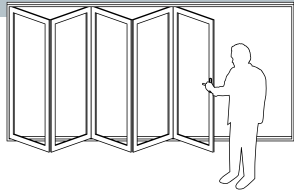

### SLIDING DOORS AND WINDOWS

Single sliding, single track doors and windows suitable for sliding doors and windows with two panels, one of which is fixed. Double sliding, single track doors and windows are ideal for sliding doors and windows that have fixed panels on either side. Double sliding, double track doors and windows are suitable where there are two opening panels to the door or window, both of which need protection and easy access for movement and cleaning. Stacking sliding doors and windows with panels that open up and stack on either side of the opening.

### SASH WINDOWS

Trellidor Premium Clear Guard Sash Windows are ideal for windows where space is limited on either side of the window frame. It is made up of two individual panels that run up and down the window frame, alongside each other and on separate tracks. There are two locking mechanisms, one in the centre of the window and one at the base.